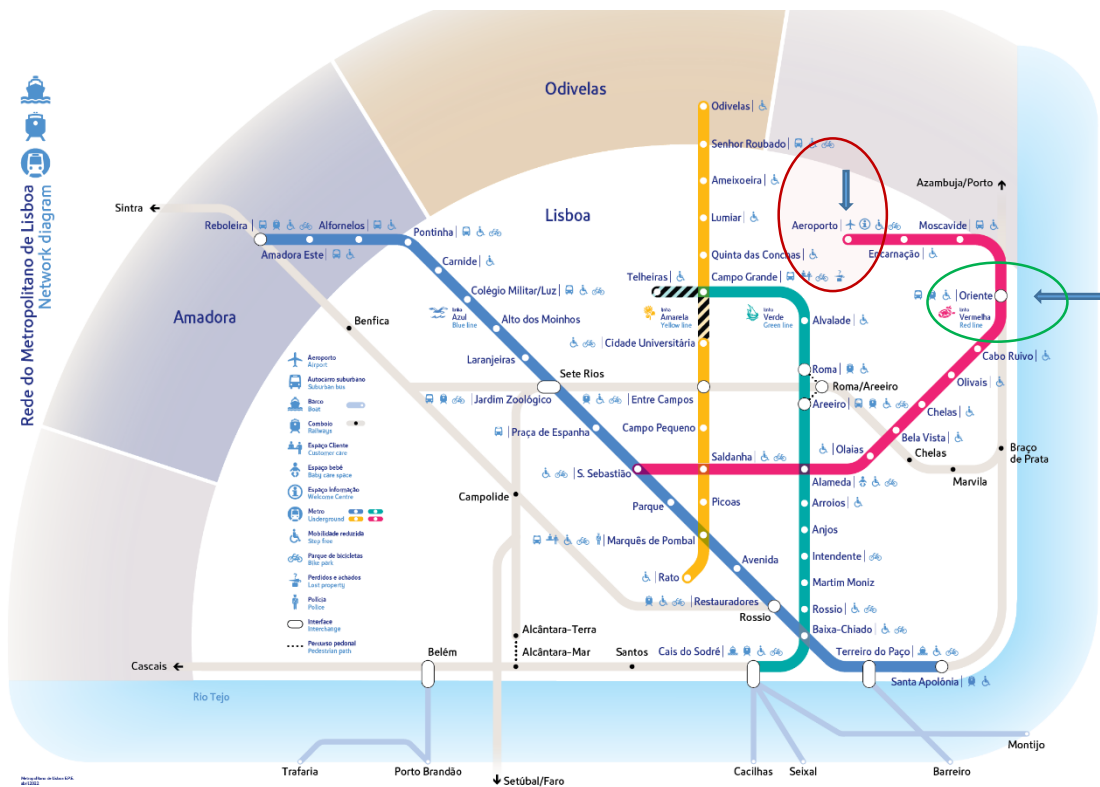

ANNEX: VENUE

How to get from Lisbon Airport to Évora

The Public transports are at the **ORIENTE Station**, both train and buses.

To get there, you can find at the Airport:

1. **Taxi** service: they will charge you the journey + a tax for the luggage (about **10 euro**).
2. **Metro** station (**red line**): 3rd stop, **Oriente**

[Metropolitano de Lisboa, EPE - English (metrolisboa.pt)](http://metrolisboa.pt) (1 ticket for 1 journey: **1.65 euro**)